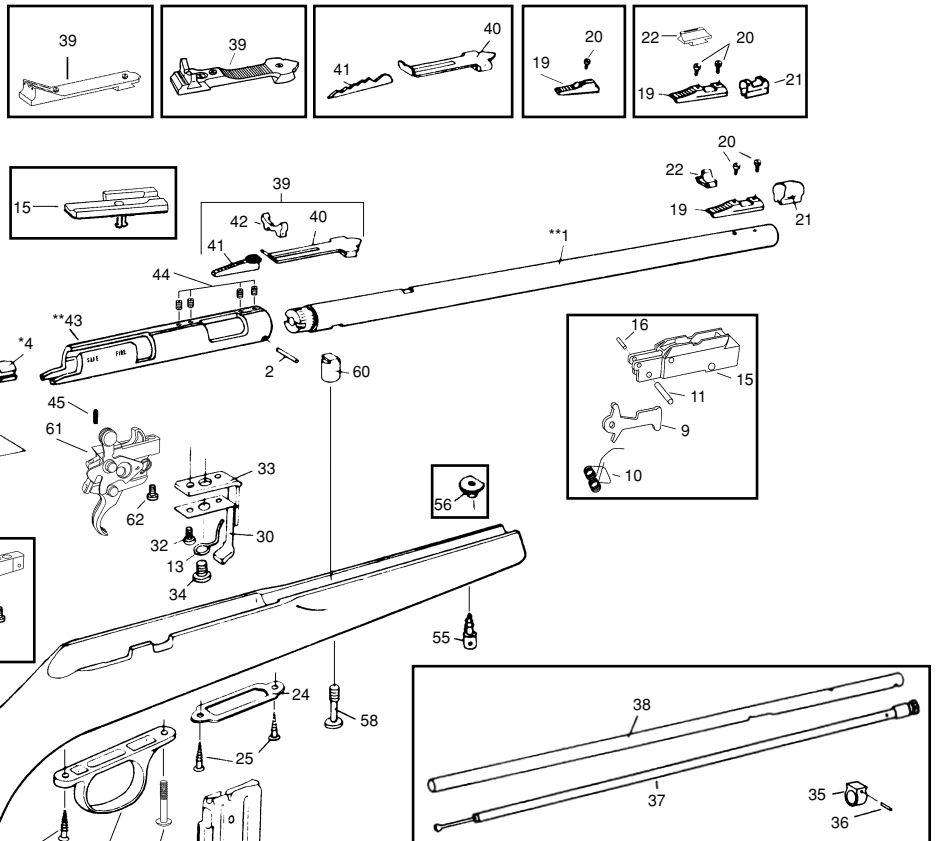

Marlin®

BOLT ACTION

Rimfire Rifle

* Restricted availability—Part sent to qualified gunsmith only.

** Restricted availability—Parts installed at factory only.

*** Non-restricted availability—Part may require some final fitting sanding or filing.

PARTS LIST

BOLT ACTION RIMFIRE RIFLE

For parts prices, call 1-800-544-8892 (8 A.M. to 4:30 P.M., Eastern Time, Weekdays)
Be sure to mention gun serial number when ordering parts

ILL. NO.	PART NAME	ILL. NO.	PART NAME
**1	Barrel	33	Magazine Mounting Bracket
2	Barrel Retaining Pin	34	Magazine Mounting Bracket Screw
3	Breech Bolt Assembly Pin	35	Magazine Tube Band
*4	Breech Bolt, Front	36	Magazine Tube Band Pin
*5	Breech Bolt, Rear	37	Magazine Tube Inside Assembly
**6	Bullseye	38	Magazine Tube Outside
***7	Buttplate/Butt pad	39	Rear Sight Assembly
8	Buttplate Screw (2)	40	Rear Sight Base
9	Cartridge Lifter	41	Rear Sight Elevator
10	Cartridge Lifter and Ejector Spring	42	Rear Sight Folding Leaf
11	Cartridge Lifter Pivot Pin	**43	Receiver
12	Cartridge Lifter Spring	44	Scope Mount Dummy Screws (4)
13	Ejector	45	Sear Spring
***14	Extractor	46	Stock
15	Feed Ramp/Feed Throat	47	Striker
16	Feed Throat Assembly Pin	48	Striker Assembly Pin
*17	Firing Pin	49	Striker Cam Bushing
18	Firing Pin Spring	50	Striker Cam Pin
19	Front Sight Base	51	Striker Knob
20	Front Sight Base Screw	52	Striker Retaining Screw
21	Front Sight Hood	53	Striker Sleeve
22	Front Sight Insert	54	Striker Spring
23	Magazine Complete	55	Swivel Stud, Front
24	Magazine Guard Plate	56	Swivel Stud, Nut
25	Magazine Guard Plate Screw (2)	57	Swivel Stud, Rear
26	Magazine Guide	58	Takedown Screw, Front
27	Magazine Guide & Latch Assembly Pin	59	Takedown Screw, Rear
28	Magazine Guide Pivot Pin	60	Takedown Screw, Stud
29	Magazine Guide Screw	61	Trigger Group
30	Magazine Latch	62	Trigger Group Screw
31	Magazine Latch and Ejector	63	Trigger Guard
32	Magazine Latch Screw	64	Trigger Guard Screw