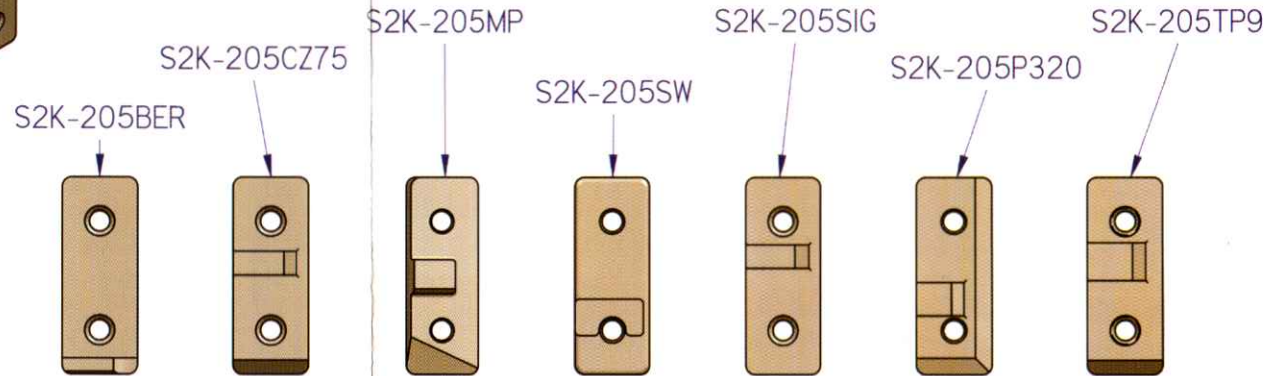

# SUB-2000™ MAG CATCH INSERT CHART

- SUB-2000™ Mag Catch Inserts will only work in the SUB-2000™ Multi Mag Variant (NON-GLOCK).
- Beretta (S2K-205BER) and Smith and Wesson® M&P® (S2K-205MP) are production models.
- All Mag Catch Inserts are sold as an accessory on the Kel-Tec website.

**WILL NOT WORK IN ANY GLOCK GRIP.**

**FOR USE IN THE SUB-2000™ MULTI MAG VARIANT ONLY.**