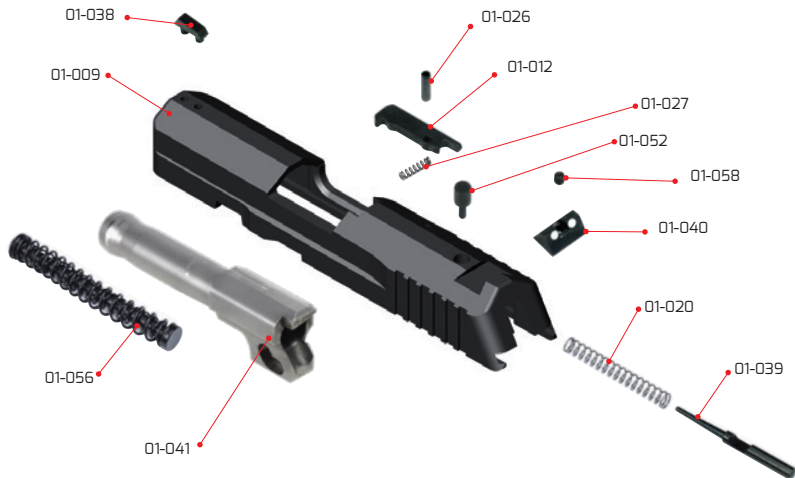

**This page contains ITAR-restricted data.*

RECEIVER PARTS LIST

RECEIVER	01-007
TRIGGER	01-010
TRIGGER BAR	01-014
PLUNGER SPRING	01-015
TRIGGER SPRING	01-016
TRIGGER CAM	01-018
HAMMER	01-022
HAMMER SPING PIN	01-031
HAMMER AXIS PIN	01-024
HAMMER SPRING	01-025
SLIDE HOLD SPRING	01-028
EJECTOR PIN	01-029
EJECTOR	01-032
SLIDE HOLD	01-036
SAFETY LEVER RIGHT	01-048
SAFETY LEVER LEFT	01-049
PLUNGER	01-053
SAFETY LEVER SCREW	01-054

**This page contains ITAR-restricted data.*

SLIDE PARTS LIST

SLIDE	01-009
EXTRACTOR	01-012
FIRING PIN SPRING	01-020
EXTRACTOR PIN	01-026
EXTRACTOR SPRING	01-027
FRONT SIGHT	01-038
FIRING PIN	01-039
REAR SIGHT	01-040
BARREL	01-041
FIRING PIN RETAINER	01-052
RECOIL SPRING SUBASSEMBLY	01-056
REAR SIGHT ADJUSTMENT SCREW	01-058